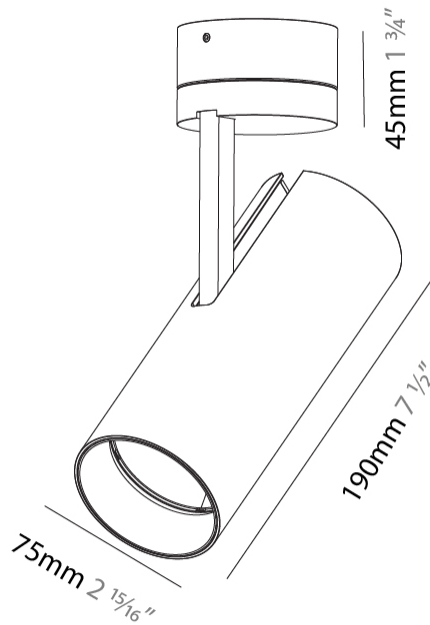

GENERAL

Series: Imagine
Subseries: Imagine 75
Brand: Prolicht
Division: Architectural
Mounting Type: Surface
Mounting Location: Ceiling
Subcategory: Spots

PHYSICAL

Shape: Cylinder
Diameter (mm): 75
Diameter (in): 2 ¹⁵/₁₆
Height (mm): 190
Height (in): 7 ¹/₂
Max. Overall Height (mm): 235
Max. Overall Height (in): 9 ¹/₄
Light Distribution: Adjustable / Direct
Weight (kg): 0.919
Weight (lbs): 2.02
Fixture Finish: SSR / BKV / CWI / CRY / HAB / UFT / ITA / RUA / FTG / MYG / LOD / PUS / FRO / FUP / KIA / POP / BLS / SPG / MEY / GOH / GUM / CHC / COM / ABZ / JAG / OBR / MOS / ROR
Fixture Material: Aluminum Die Cast

ELECTRICAL

Lamp Type: LED (Zhaga Standard)
Input Wattage (W): 20.9
Total Output Wattage (W): 19
Dimming: Tri-Mode (Non-Dimming and Phase Dimming (120Vac only) and 0-10V Dimming)
Driver Included: Yes
Driver Location: Integrated
Driver Type: Constant Current - Universal
Driver Class: Class 2
Input Voltage (V): 120 - 277
Constant Current (MA): 500

LED

Number of LEDs: 1
Color Temperature (°K): 2700 / 3000 / 3500 / 4000
Max. Delivered Lumen (lm): 1490 / 1530 / 1607 / 1640
CRI: >90 CRI
Lamp Life (hrs): 50000

OPTICAL

Reflector°: 20 / 25 / 40
Adjustability: Rotational 350°; Tilt 90°

RATINGS AND CERTIFICATIONS

Certified By: Certified for North American Standards
IP rating: IP20