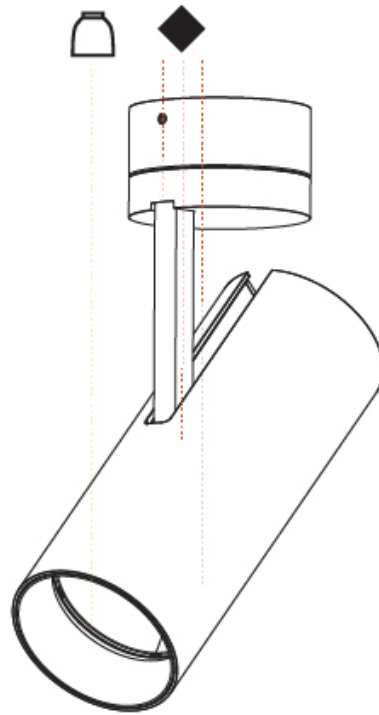

IMAGINE 75 SURFACE

A3D113-

PROJECT	_____
TYPE	_____
SPECIFIER	_____
QUANTITY	_____
DATE	_____